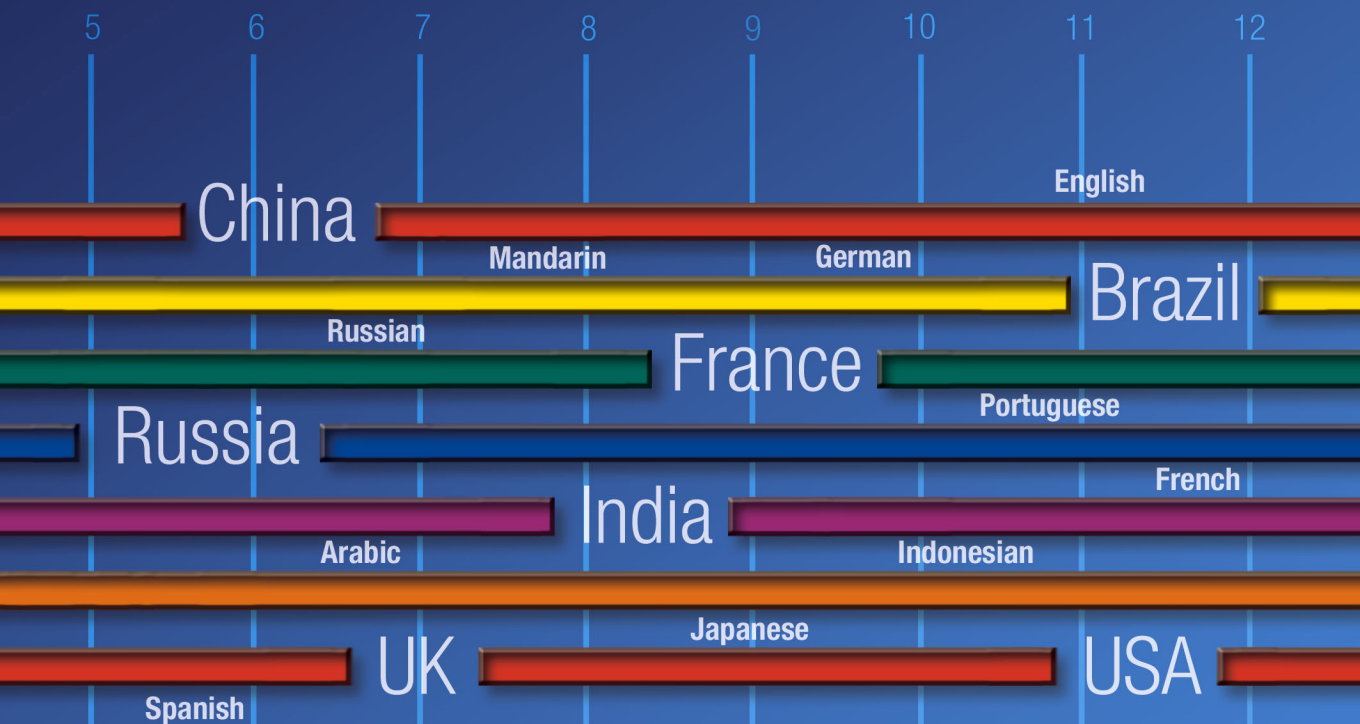

L I S T E N T O T H E W O R L D

The Shortwave Guide

3200 - 3235 kHz

International & Domestic Broadcasts

English French Hindi Indonesian Japanese Korean Mandarin Portuguese Spanish

English Indonesian Japanese Korean Other Portuguese Spanish

3281 - 3330 kHz

International & Domestic Broadcasts

English French German Hindi Indonesian Korean Mandarin Other Portuguese Spanish