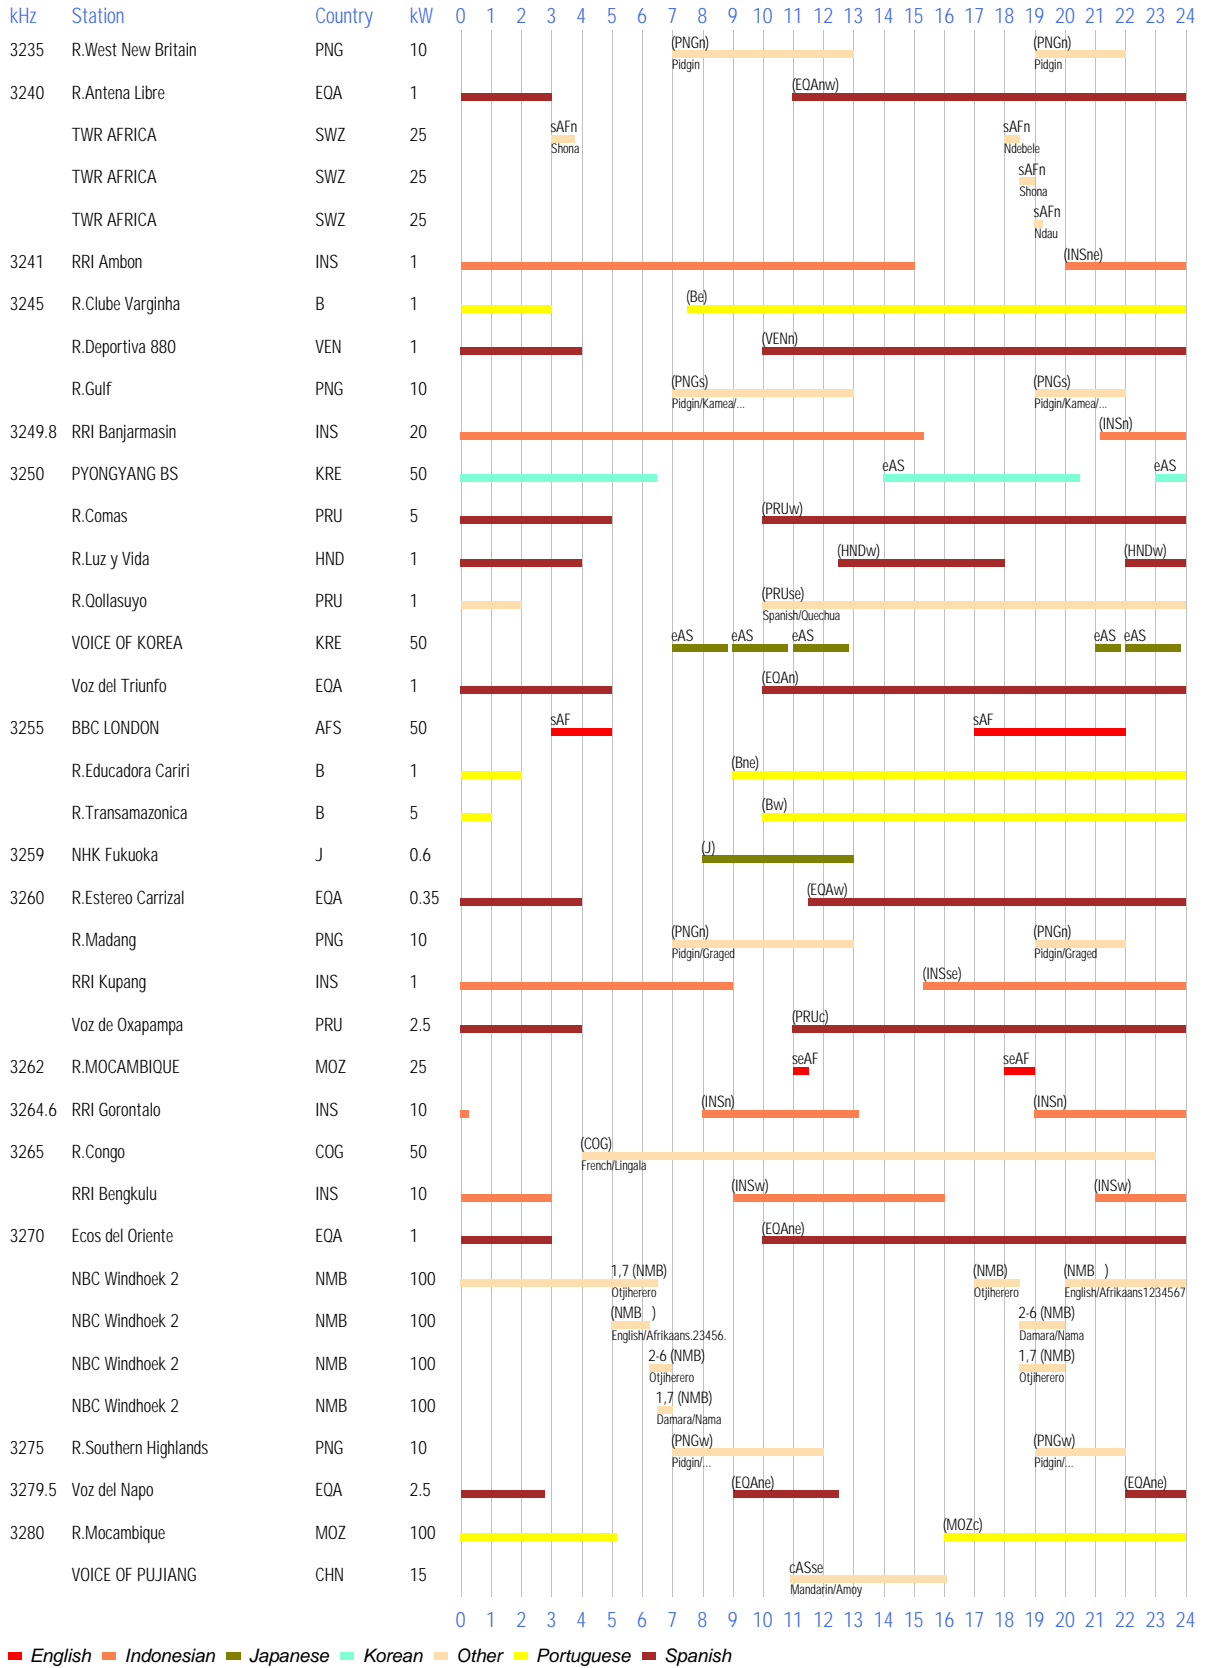

L I S T E N T O T H E W O R L D

The Shortwave Guide

3200 - 3235 kHz

International & Domestic Broadcasts

English French Hindi Indonesian Japanese Korean Mandarin Portuguese Spanish

English Indonesian Japanese Korean Other Portuguese Spanish

3281 - 3330 kHz

International & Domestic Broadcasts

English French German Hindi Indonesian Korean Mandarin Other Portuguese Spanish