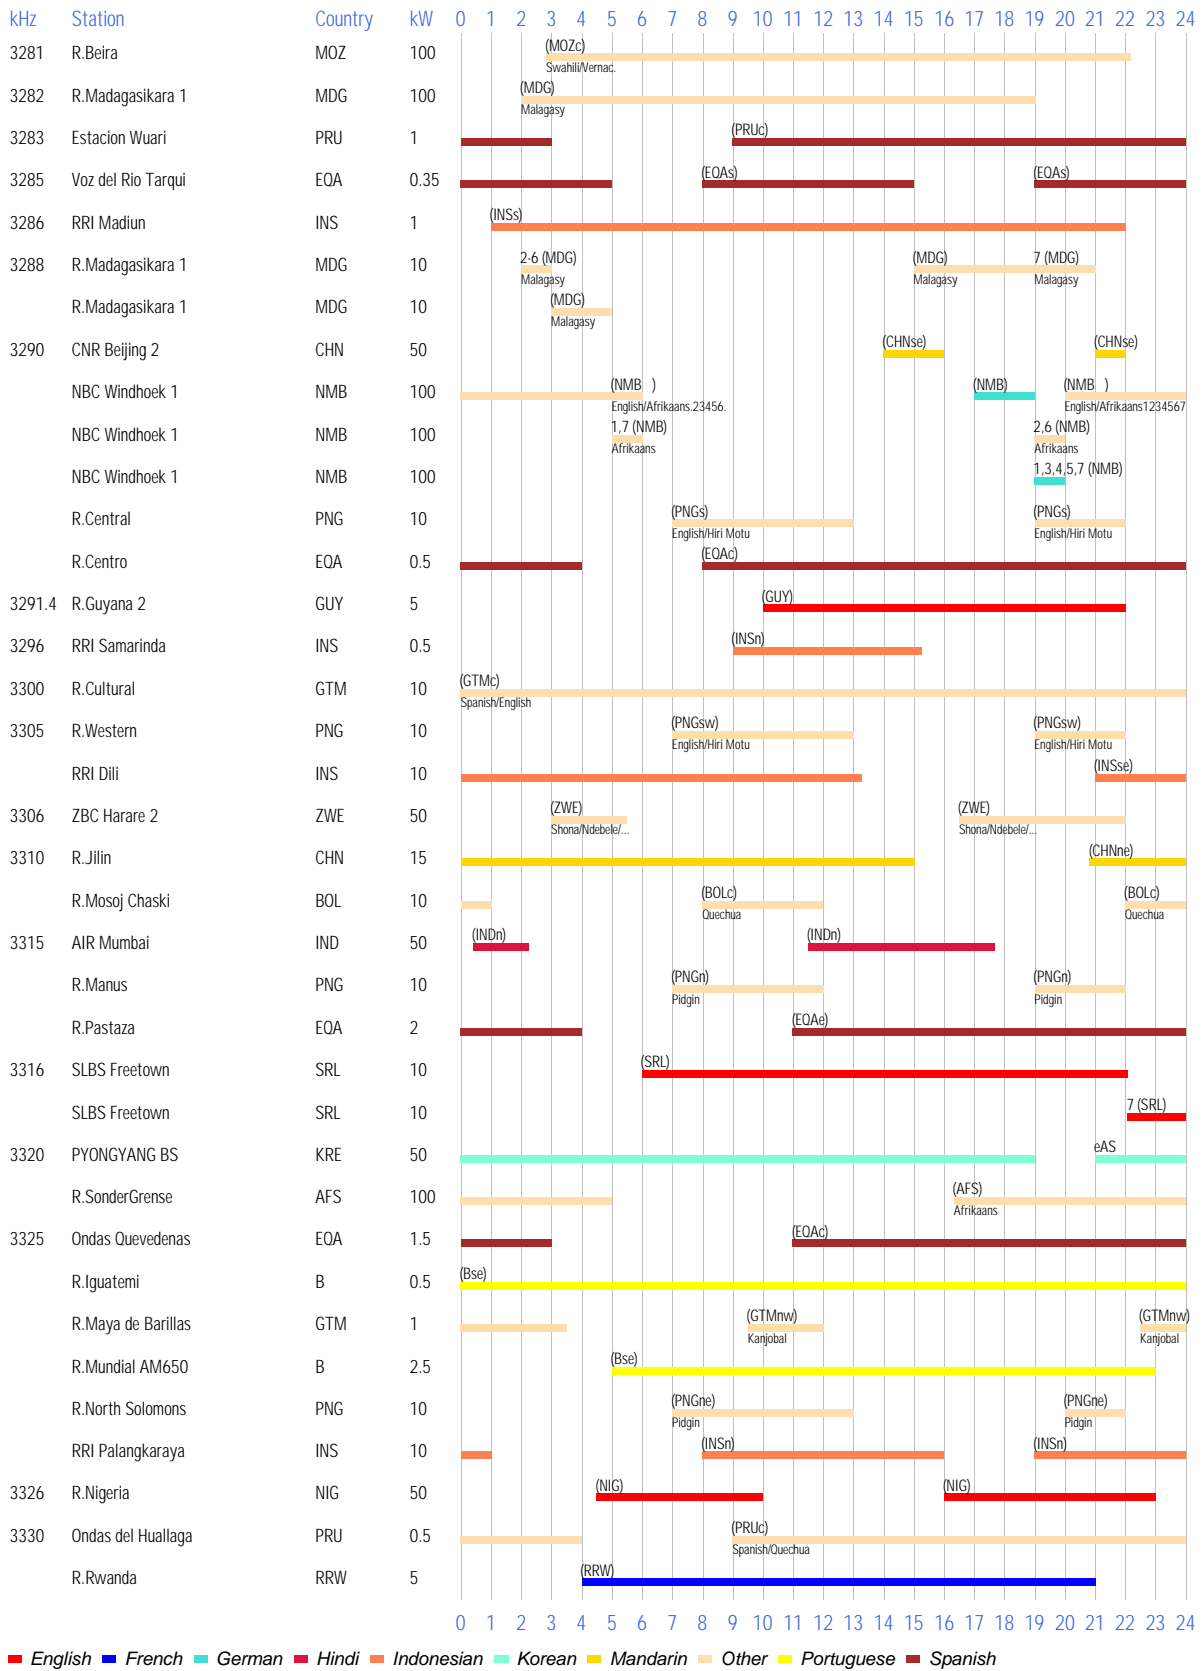

L I S T E N T O T H E W O R L D

The Shortwave Guide

3200 - 3235 kHz

International & Domestic Broadcasts

English French Hindi Indonesian Japanese Korean Mandarin Portuguese Spanish

English Indonesian Japanese Korean Other Portuguese Spanish

3281 - 3330 kHz

International & Domestic Broadcasts

English French German Hindi Indonesian Korean Mandarin Other Portuguese Spanish