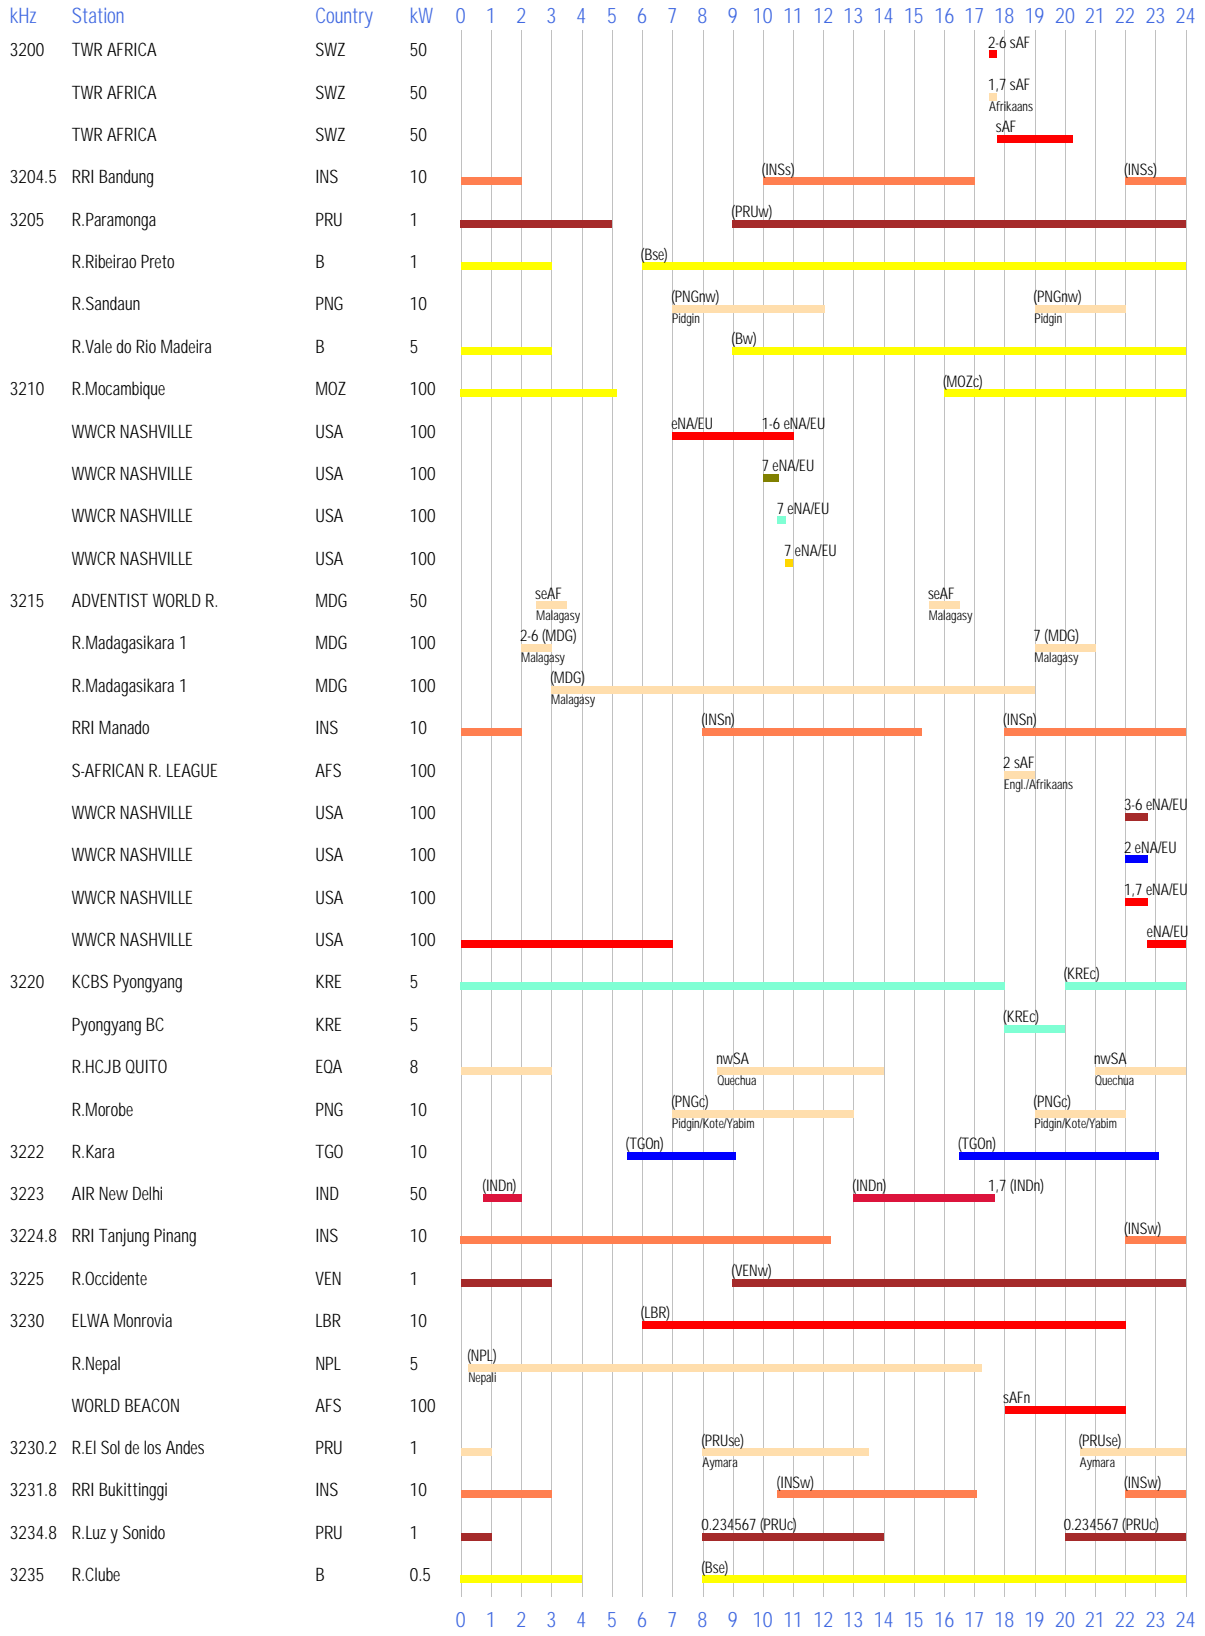

L I S T E N T O T H E W O R L D

The Shortwave Guide

3200 - 3235 kHz

International & Domestic Broadcasts

English French Hindi Indonesian Japanese Korean Mandarin Portuguese Spanish

English Indonesian Japanese Korean Other Portuguese Spanish

3281 - 3330 kHz

International & Domestic Broadcasts

English French German Hindi Indonesian Korean Mandarin Other Portuguese Spanish